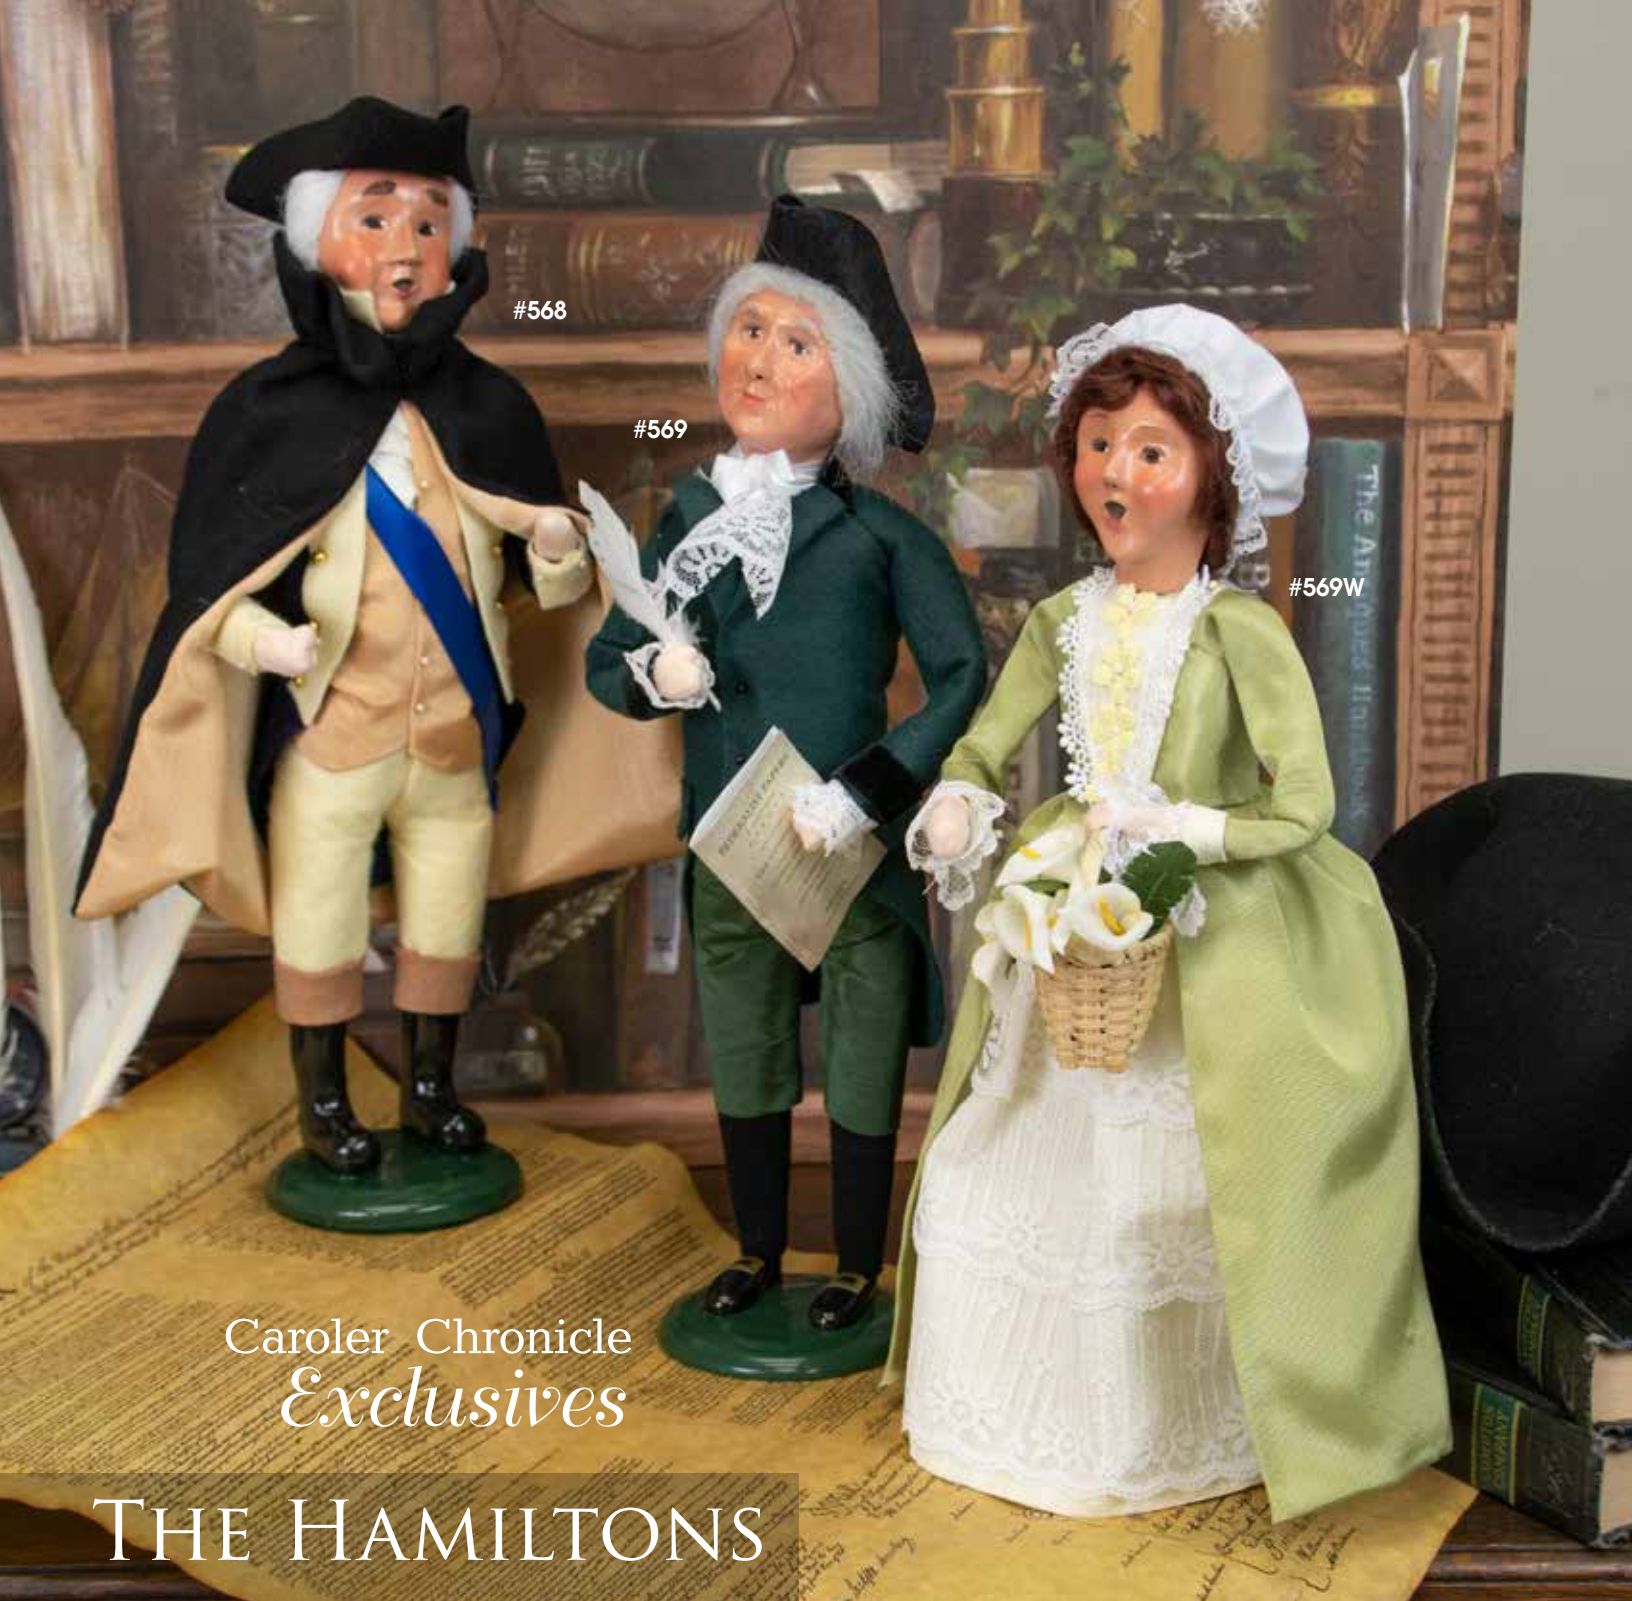

# *New!* COLONIAL COLLECTION

## *Williamsburg*

In their red and black attire, this Colonial Caroler family is ready for festive song and dance well into the night.

- #5181 Colonial Woman Red/Black . . . . . \$76
- #5182 Colonial Man Red/Black . . . . . \$76
- #5183 Colonial Girl Red/Black . . . . . \$76
- #5184 Colonial Boy Red/Black . . . . . \$76
- #5185 Colonial Grandmother Red/Black . . . . \$76
- #5186 Colonial Grandfather Red/Black . . . . \$76